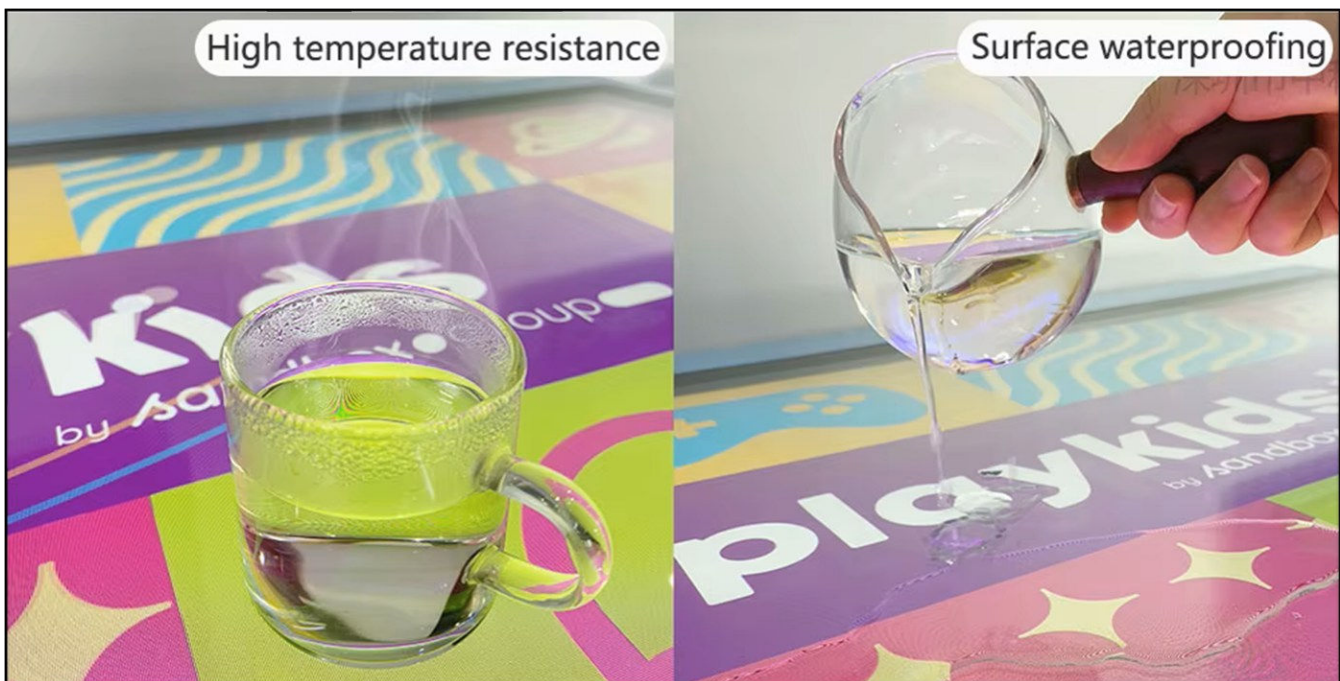

Product Specification

Android

Windows

Surface
waterproofing

Stereoscopic
sound effect

HD screen

Viewing Angle

Precise touch

Timed on / off

Strong
compatibility

Support
customization

Expandable
interface

WIFI / LAN

Children's Games

Doll Color: Princess
Coloring
4.6 ★

Bubble Pop - Kids
Game Shooter
4.9 ★

Bubble Pop: Ball
Shooter Game
4.6 ★

Emma's World - Town
& Family
3.0 ★

Masha and the Bear
Mini Games
4.8 ★

Pop It - 烦躁游戏

为孩子学习车辆 - 为幼
儿运送

恐龙编程3 - 恐龙赛车
场儿童编程益智应用
4.3 ★

43 inch interactive touch table	
Model	ZKM-CN430
Screen Size	43 inch
Screen Type	LCD
Resolution	1920*1080
Screen Brightness	250~300cd
Viewing Angle	176° H/176° V (IPS Screen)
Screen Brand	BOE
Screen Grade	BOE Grade A Panel
Motherboard	
CPU	RK3576 Octa-core 64-bit: Quad-core Cortex-A53 + Quad-core Cortex-A72, maximum main frequency up to 2.2GHz
GPU	Mali-G52 MC3 @ 1GHz
RAM	8G
ROM	128G
Bluetooth	BT5.2

32 inch interactive touch table	
Model	ZKM-CN320
Screen Size	32 inch
Screen Type	LCD
Resolution	1920*1080
Screen Brightness	250~300cd
Viewing Angle	176° H/176° V (IPS Screen)
Screen Brand	BOE
Screen Grade	BOE Grade A Panel
Motherboard	
CPU	RK3576 Octa-core 64-bit: Quad-core Cortex-A53 + Quad-core Cortex-A72, maximum main frequency up to 2.2GHz
GPU	Mali-G52 MC3 @ 1GHz
RAM	8G
ROM	128G
Bluetooth	BT5.2