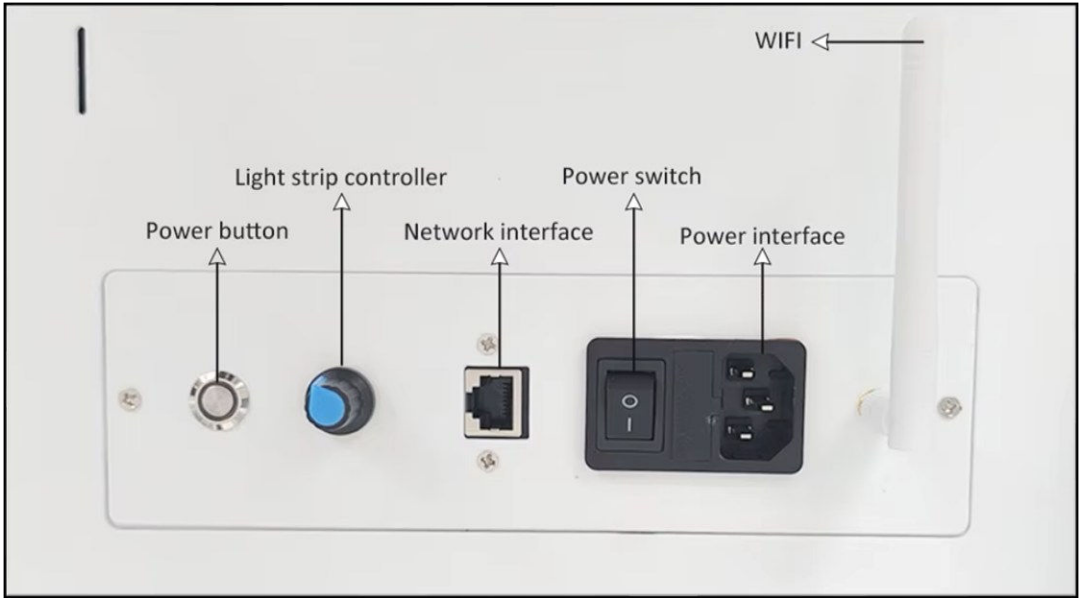

Bubble Pop: Ball
Shooter Game
4.6 ★

Emma's World - Town
& Family
3.0 ★

Masha and the Bear
Mini Games
4.8 ★

Pop It - 烦躁游戏

为孩子学习车辆 - 为幼
儿运送

恐龙编程3 - 恐龙赛车
场儿童编程益智应用
4.3 ★

43 inch interactive touch table	
Model	ZKM-CN430
Screen Size	43 inch
Screen Type	LCD
Resolution	1920*1080
Screen Brightness	250~300cd
Viewing Angle	176° H/176° V (IPS Screen)
Screen Brand	BOE
Screen Grade	BOE Grade A Panel
Motherboard	
CPU	RK3576 Octa-core 64-bit: Quad-core Cortex-A53 + Quad-core Cortex-A72, maximum main frequency up to 2.2GHz
GPU	Mali-G52 MC3 @ 1GHz
RAM	8G
ROM	128G
Bluetooth	BT5.2

32 inch interactive touch table	
Model	ZKM-CN320
Screen Size	32 inch
Screen Type	LCD
Resolution	1920*1080
Screen Brightness	250~300cd
Viewing Angle	176° H/176° V (IPS Screen)
Screen Brand	BOE
Screen Grade	BOE Grade A Panel
Motherboard	
CPU	RK3576 Octa-core 64-bit: Quad-core Cortex-A53 + Quad-core Cortex-A72, maximum main frequency up to 2.2GHz
GPU	Mali-G52 MC3 @ 1GHz
RAM	8G
ROM	128G
Bluetooth	BT5.2