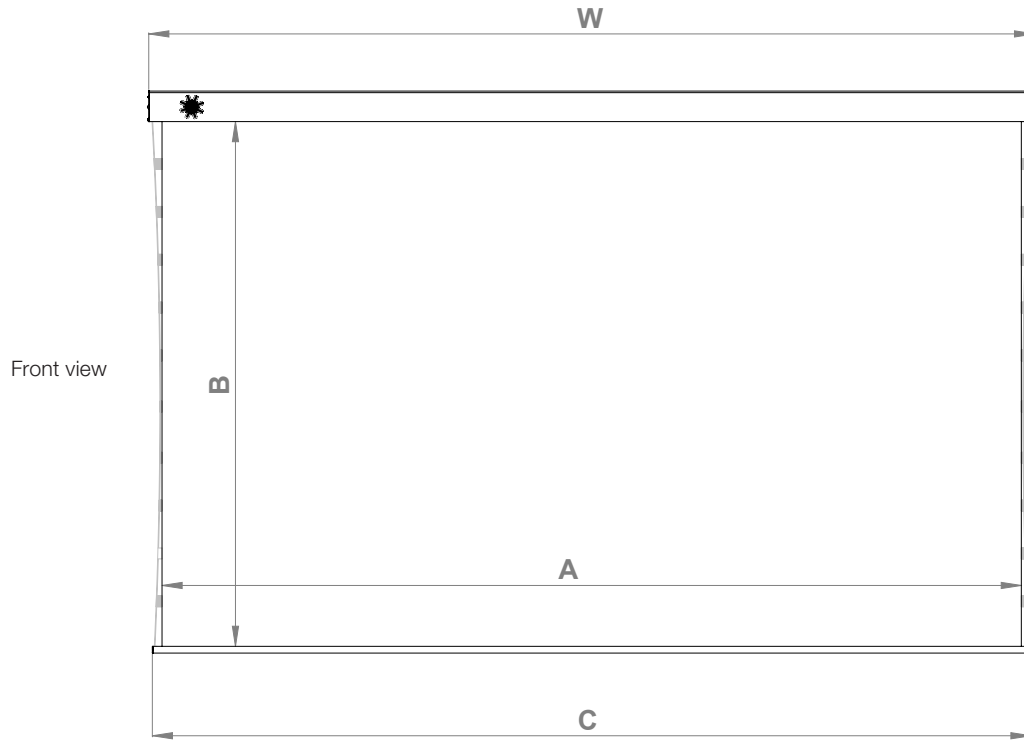

Screen	Type	Motorized
	Minimum size	200x86 cm
	Maximum size	400x400 cm
	Max canvas width	400 cm
	Available Ratios	4:3, 16:9, 16:10, 21:9
	Available canvas	Soft white, Soft Matt White, Soft contrast grey
	Tensioning	Yes
	Black borders	Available
	Black borders size	5 cm
	Extra drop	Available
	Extra drop size	50 cm
Case	Adjustmens	Mechanical, factory set with limited adjustment by the enduser
	Material	Aluminium
	Installation	Ceiling or Wall
	Extra width of the case	18 cm
Motor	Standard colour	Matte white
	Position	Left
	Type	Tubular
	Supply	90 W
	Speed	17 m/min
	Noise	46 dB
Warranty and certifications	Command	Wall switch (standard) or radio remote control (optional)
	Screen warranty	24 months
	Motor warranty	5 years
Differentiators	Certifications	CE, IMQ (motor), fireproof (canvas)
	Highlights	<ul style="list-style-type: none"> Sturdy and reliable Sleek, stylish case The counterweight bar retracts completely inside the case The side tensioning system ensures the perfect planarity of the projection canvas Silent and powerful motor Carefully manufactured Top quality materials Free brackets positioning along the whole width of the case thanks to the exclusive rail system
Accessories	Why you should choose it	<ul style="list-style-type: none"> The same mounting brackets are fit for both ceiling and wall installations Exclusive design of the case Invisible counterweight when the screen is completely rolled Tensioning system depending upon the colour of the canvas, with or without black borders The size of the inner rolling tubes prevent any flexure and assure a perfect canvas planarity 100% customizable Manufactured with italian or EU materials
	Included	Switch, ceiling/wall mounting brackets, allen key for limit adjustment, manual
	Not included	Radio remote control, radio remote control with motor-embedded receiver