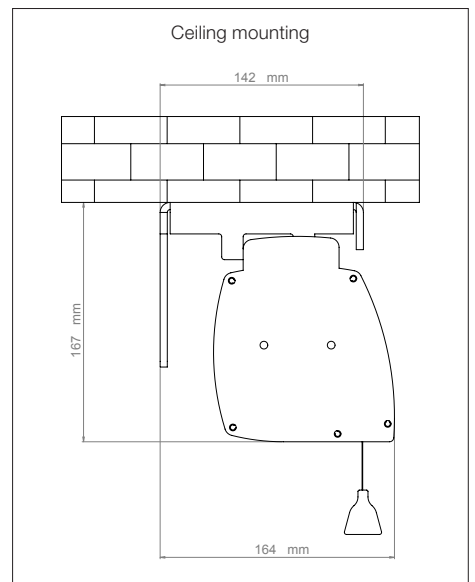

Screen	Type	Motorized
	Minimum size	200x86 cm
	Maximum size	400x400 cm
	Max canvas width	400 cm
	Available Ratios	4:3, 16:9, 16:10, 21:9
	Available canvas	Soft white, Soft Matt White, Soft contrast grey
	Tensioning	Yes
	Black borders	Available
	Black borders size	5 cm
	Extra drop	Available
	Extra drop size	50 cm
Case	Adjustmens	Mechanical, factory set with limited adjustment by the enduser
	Material	Aluminium
	Installation	Ceiling or Wall
	Extra width of the case	18 cm
Motor	Standard colour	Matte white
	Position	Left
	Type	Tubular
	Supply	90 W
	Speed	17 m/min
	Noise	46 dB
Warranty and certifications	Command	Wall switch (standard) or radio remote control (optional)
	Screen warranty	24 months
	Motor warranty	5 years
Differentiators	Certifications	CE, IMQ (motor), fireproof (canvas)
	Highlights	<ul style="list-style-type: none"> Sturdy and reliable Sleek, stylish case The counterweight bar retracts completely inside the case The side tensioning system ensures the perfect planarity of the projection canvas Silent and powerful motor Carefully manufactured Top quality materials Free brackets positioning along the whole width of the case thanks to the exclusive rail system
Accessories	Why you should choose it	<ul style="list-style-type: none"> The same mounting brackets are fit for both ceiling and wall installations Exclusive design of the case Invisible counterweight when the screen is completely rolled Tensioning system depending upon the colour of the canvas, with or without black borders The size of the inner rolling tubes prevent any flexure and assure a perfect canvas planarity 100% customizable Manufactured with italian or EU materials
	Included	Switch, ceiling/wall mounting brackets, allen key for limit adjustment, manual
	Not included	Radio remote control, radio remote control with motor-embedded receiver