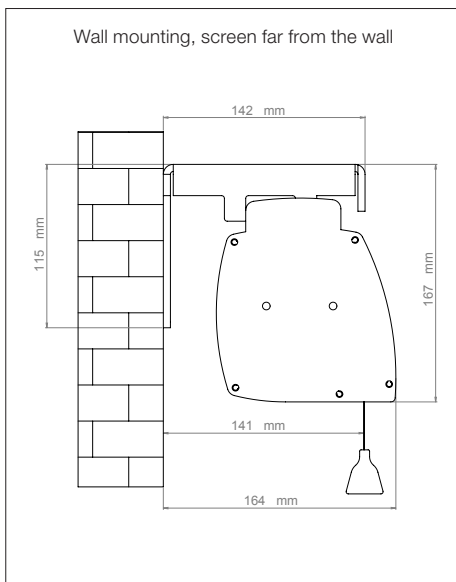

Screen	Type	Motorized
	Minimum size	200x86 cm
	Maximum size	400x400 cm
	Max canvas width	400 cm
	Available Ratios	4:3, 16:9, 16:10, 21:9
	Available canvas	Soft white, Soft Matt White, Soft contrast grey
	Tensioning	Yes
	Black borders	Available
	Black borders size	5 cm
	Extra drop	Available
	Extra drop size	50 cm
Case	Adjustmens	Mechanical, factory set with limited adjustment by the enduser
	Material	Aluminium
	Installation	Ceiling or Wall
	Extra width of the case	18 cm
Motor	Standard colour	Matte white
	Position	Left
	Type	Tubular
	Supply	90 W
	Speed	17 m/min
	Noise	46 dB
Warranty and certifications	Command	Wall switch (standard) or radio remote control (optional)
	Screen warranty	24 months
	Motor warranty	5 years
Differentiators	Certifications	CE, IMQ (motor), fireproof (canvas)
	Highlights	<ul style="list-style-type: none"> Sturdy and reliable Sleek, stylish case The counterweight bar retracts completely inside the case The side tensioning system ensures the perfect planarity of the projection canvas Silent and powerful motor Carefully manufactured Top quality materials Free brackets positioning along the whole width of the case thanks to the exclusive rail system
Accessories	Why you should choose it	<ul style="list-style-type: none"> The same mounting brackets are fit for both ceiling and wall installations Exclusive design of the case Invisible counterweight when the screen is completely rolled Tensioning system depending upon the colour of the canvas, with or without black borders The size of the inner rolling tubes prevent any flexure and assure a perfect canvas planarity 100% customizable Manufactured with italian or EU materials
	Included	Switch, ceiling/wall mounting brackets, allen key for limit adjustment, manual
	Not included	Radio remote control, radio remote control with motor-embedded receiver