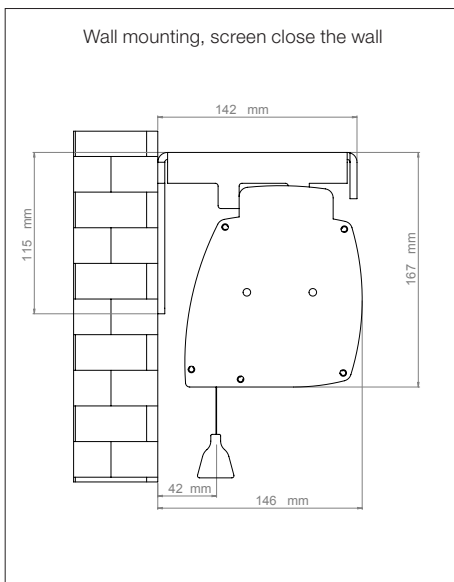

Screen	Type	Motorized
	Minimum size	200x86 cm
	Maximum size	400x400 cm
	Max canvas width	400 cm
	Available Ratios	4:3, 16:9, 16:10, 21:9
	Available canvas	Soft white, Soft Matt White, Soft contrast grey
	Tensioning	Yes
	Black borders	Available
	Black borders size	5 cm
	Extra drop	Available
	Extra drop size	50 cm
Case	Adjustmens	Mechanical, factory set with limited adjustment by the enduser
	Material	Aluminium
	Installation	Ceiling or Wall
	Extra width of the case	18 cm
Motor	Standard colour	Matte white
	Position	Left
	Type	Tubular
	Supply	90 W
	Speed	17 m/min
	Noise	46 dB
Warranty and certifications	Command	Wall switch (standard) or radio remote control (optional)
	Screen warranty	24 months
	Motor warranty	5 years
Differentiators	Certifications	CE, IMQ (motor), fireproof (canvas)
	Highlights	<ul style="list-style-type: none"> Sturdy and reliable Sleek, stylish case The counterweight bar retracts completely inside the case The side tensioning system ensures the perfect planarity of the projection canvas Silent and powerful motor Carefully manufactured Top quality materials Free brackets positioning along the whole width of the case thanks to the exclusive rail system
Accessories	Why you should choose it	<ul style="list-style-type: none"> The same mounting brackets are fit for both ceiling and wall installations Exclusive design of the case Invisible counterweight when the screen is completely rolled Tensioning system depending upon the colour of the canvas, with or without black borders The size of the inner rolling tubes prevent any flexure and assure a perfect canvas planarity 100% customizable Manufactured with italian or EU materials
	Included	Switch, ceiling/wall mounting brackets, allen key for limit adjustment, manual
	Not included	Radio remote control, radio remote control with motor-embedded receiver