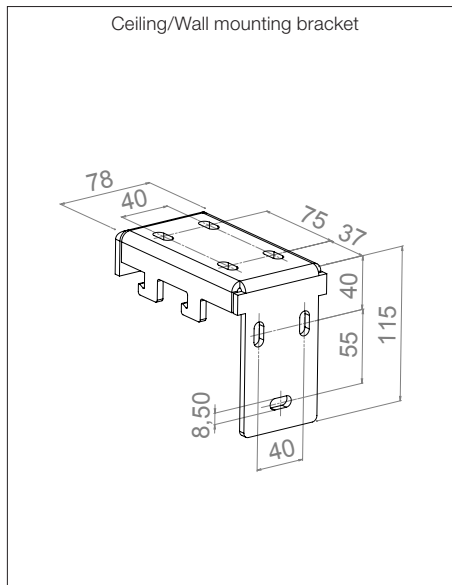

Screen	Type	Motorized
	Minimum size	200x86 cm
	Maximum size	400x400 cm
	Max canvas width	400 cm
	Available Ratios	4:3, 16:9, 16:10, 21:9
	Available canvas	Soft white, Soft Matt White, Soft contrast grey
	Tensioning	Yes
	Black borders	Available
	Black borders size	5 cm
	Extra drop	Available
	Extra drop size	50 cm
Case	Adjustmens	Mechanical, factory set with limited adjustment by the enduser
	Material	Aluminium
	Installation	Ceiling or Wall
	Extra width of the case	18 cm
Motor	Standard colour	Matte white
	Position	Left
	Type	Tubular
	Supply	90 W
	Speed	17 m/min
	Noise	46 dB
Warranty and certifications	Command	Wall switch (standard) or radio remote control (optional)
	Screen warranty	24 months
	Motor warranty	5 years
Differentiators	Certifications	CE, IMQ (motor), fireproof (canvas)
	Highlights	<ul style="list-style-type: none"> Sturdy and reliable Sleek, stylish case The counterweight bar retracts completely inside the case The side tensioning system ensures the perfect planarity of the projection canvas Silent and powerful motor Carefully manufactured Top quality materials Free brackets positioning along the whole width of the case thanks to the exclusive rail system
Accessories	Why you should choose it	<ul style="list-style-type: none"> The same mounting brackets are fit for both ceiling and wall installations Exclusive design of the case Invisible counterweight when the screen is completely rolled Tensioning system depending upon the colour of the canvas, with or without black borders The size of the inner rolling tubes prevent any flexure and assure a perfect canvas planarity 100% customizable Manufactured with italian or EU materials
	Included	Switch, ceiling/wall mounting brackets, allen key for limit adjustment, manual
	Not included	Radio remote control, radio remote control with motor-embedded receiver