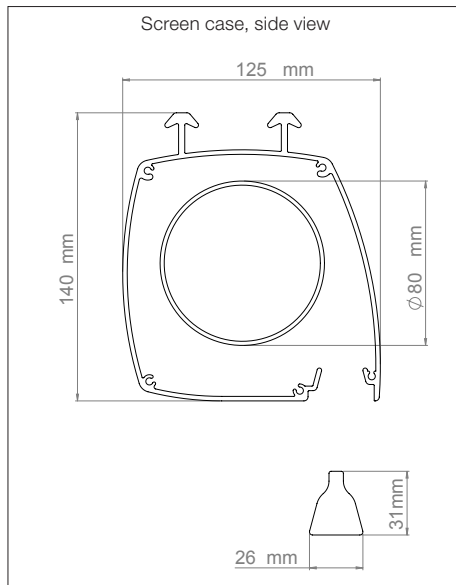

Screen	Type	Motorized
	Minimum size	200x86 cm
	Maximum size	400x400 cm
	Max canvas width	400 cm
	Available Ratios	4:3, 16:9, 16:10, 21:9
	Available canvas	Soft white, Soft Matt White, Soft contrast grey
	Tensioning	Yes
	Black borders	Available
	Black borders size	5 cm
	Extra drop	Available
	Extra drop size	50 cm
Case	Adjustmens	Mechanical, factory set with limited adjustment by the enduser
	Material	Aluminium
	Installation	Ceiling or Wall
	Extra width of the case	18 cm
Motor	Standard colour	Matte white
	Position	Left
	Type	Tubular
	Supply	90 W
	Speed	17 m/min
	Noise	46 dB
Warranty and certifications	Command	Wall switch (standard) or radio remote control (optional)
	Screen warranty	24 months
	Motor warranty	5 years
Differentiators	Certifications	CE, IMQ (motor), fireproof (canvas)
	Highlights	<ul style="list-style-type: none"> Sturdy and reliable Sleek, stylish case The counterweight bar retracts completely inside the case The side tensioning system ensures the perfect planarity of the projection canvas Silent and powerful motor Carefully manufactured Top quality materials Free brackets positioning along the whole width of the case thanks to the exclusive rail system
Accessories	Why you should choose it	<ul style="list-style-type: none"> The same mounting brackets are fit for both ceiling and wall installations Exclusive design of the case Invisible counterweight when the screen is completely rolled Tensioning system depending upon the colour of the canvas, with or without black borders The size of the inner rolling tubes prevent any flexure and assure a perfect canvas planarity 100% customizable Manufactured with italian or EU materials
	Included	Switch, ceiling/wall mounting brackets, allen key for limit adjustment, manual
	Not included	Radio remote control, radio remote control with motor-embedded receiver