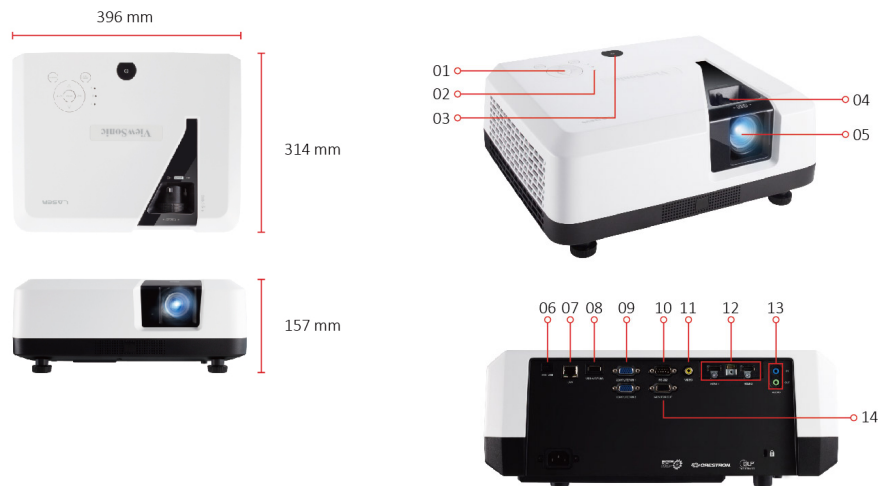

PROJECTOR
LS700HD

Key Features

- 2nd Generation Laser Phosphor Technology
- Bright and Rich Color
- 20,000 Hours Lifespan
- Ultra-high Contrast
- H/V Keystone & 4 Corner Adjustment

Product Description

The ViewSonic® LS700HD is a lamp-free 1080p laser home projector featuring 3,500 ANSI lumens high brightness and cinematic colour for you to set up your big screen experience in a bright living room or in your home theater. Thanks to laser phosphor technology, this projector offers up to 20,000 hours long life span and makes lamp replacement a thing of the past. Featuring 3X fast input, 3D Blu-ray capability, and a pre-set movie mode that uses Notch Filter technology, the LS700HD delivers an immersive big screen experience for playing games, watching movies or any kind of entertaining content.

SPECIFICATION

Projection System:	0.47" 1080p
Native Resolution:	1920x1080
DMD Type:	DC3
Brightness:	3500 ANSI Lumens
Contrast Ratio with SuperEco Mode:	3000000:1
Display Colour:	1.07 Billion Colours
Light Source Type:	Laser Phosphor system
Light Source Life (Normal):	up to 20000
Light Source Life (SuperEco):	up to 20000
Lamp Watt:	Nichia MCD
Lens:	F=1.9-2.49, f=12-15.6mm
Projection Offset:	100% +/-5%
Throw Ratio:	1.13~1.47
Image Size:	60" - 300"
Throw Distance:	1.5-8.79m(100"@2.5m)
Keystone:	H: +/-40° , V: +/-40°
Optical Zoom:	1.3X
Digital Zoom:	0.8x ~ 2.0x
Audible Noise (Normal):	34dB
Audible Noise (Eco):	32dB
Input Lag:	16ms (TBD)
Resolution Support:	VGA(640 x 480) to FullHD(1920 x 1080)
HDTV Compatibility:	480i, 480p, 576i, 576p, 720p, 1080i, 1080p
Video Compatibility:	NTSC, PAL, SECAM
Horizontal Frequency:	15K~102KHz
Vertical Scan Rate:	23~120Hz

INPUT

Computer in (share with component):	2
Composite:	1
Audio-in (3.5mm):	1
HDMI:	2 (HDMI 1.4a/HDCP1.4 x2)

OUTPUT

Monitor out:	1
Audio out (3.5mm):	1
Speaker:	2W
USB Type A (Power):	1 (5V/ 1.5A)

CONTROL

RS232 (DB 9-pin male):	1
RJ45:	1
USB Type Mini B (Services):	1